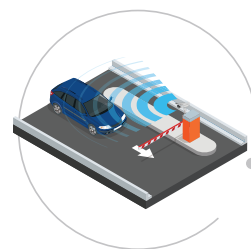

DETEKTIMI I AUTOMJETIT

Posa automjeti futet në zonën detektuese, sistemi merr targat dhe i mundëson të hyjë në zonën e parkimit.

REGJISTRIMI I TABELAVE TË AUTOMJETIT

Informacioni i automjetit do të regjistrohet, si p.sh. informacionet e licencës, fotografitë dhe pamjet video, dhe do të krahasohen me listën e bllokimit / listën e lejeve për të aktivizuar njoftimin.

EKRANI I INFORMACIONIT TË PARKIMIT

Në ekran do të shfaqen informacione të personalizuara si mesazh i mirëseardhjes, data, ora, sa vende të lira janë dhe ku janë.

BARRIERE E SHPEJTË DHE INTELEGJENTE

Barrierat e Hikvision janë të dedikuara për operime të shpejta dhe efikase, për numër të madh të trafikut ditor.